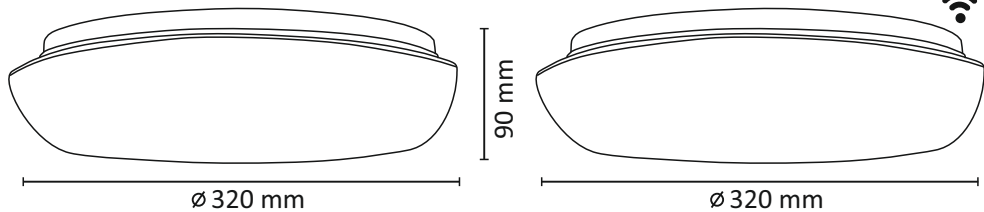

CELINA XDDL32WW; CELINAXDDL32RSWW

220-240V 50/60Hz	1200 lm	17W	3000K	Ra ≥80 CRI	115° ✱	SMD LED	25000h	≥12500 ON OFF
IP 44		< 1s 	< 0,5s 					

CELINA XDDL38WW; CELINAXDDL38RSWW

220-240V 50/60Hz	1500 lm	22W	3000K	Ra ≥80 CRI	115° ✱	SMD LED	25000h	≥12500 ON OFF
IP 44		< 1s 	< 0,5s 					