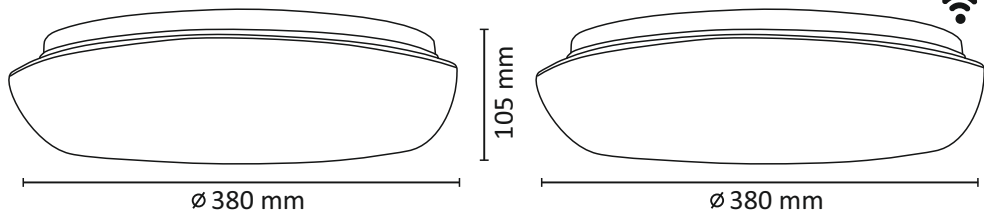

CELINA XDDL32WW; CELINAXDDL32RSWW

220-240V 50/60Hz	1200 lm	17W	3000K	Ra ≥80 CRI	115° ✱	SMD LED	25000h	≥12500 ON OFF
IP 44		< 1s 	< 0,5s 					

CELINA XDDL38WW; CELINAXDDL38RSWW

220-240V 50/60Hz	1500 lm	22W	3000K	Ra ≥80 CRI	115° ✱	SMD LED	25000h	≥12500 ON OFF
IP 44		< 1s 	< 0,5s 					